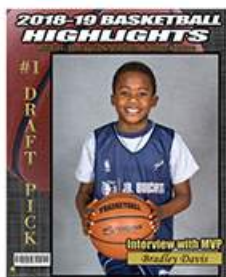

MAGCOVER
SEE ITEMS 14 & 15